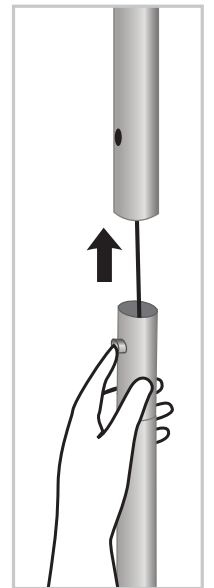

Product Parts

- 1 - Top Corner Poles (x2)
- 2 - Top Pole
- 3 - Bottom Pole
- 4 - Bottom Corner Poles (x2)
- 5 - Left & Right Poles (x2)
- 6 - Vertical Middle Pole
- 7 - Feet (x2)

Place all product parts into Carry Case and store in a cool dry location. Recommended for indoor use only. Machine wash on gentle cycle using mild detergent. Tumble Dry No Heat. Do NOT dry clean, Do NOT Iron.