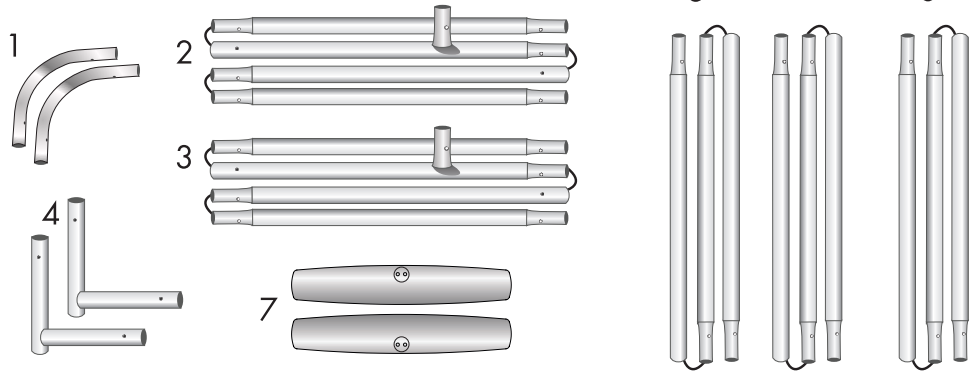

Product Parts

- 1 - Top Corner Poles (x2)
- 2 - Top Pole
- 3 - Bottom Pole
- 4 - Bottom Corner Poles (x2)
- 5 - Left & Right Poles (x2)
- 6 - Vertical Middle Pole
- 7 - Feet (x2)

Place all product parts into Carry Case and store in a cool dry location. Recommended for indoor use only. Machine wash on gentle cycle using mild detergent. Tumble Dry No Heat. Do NOT dry clean, Do NOT Iron.